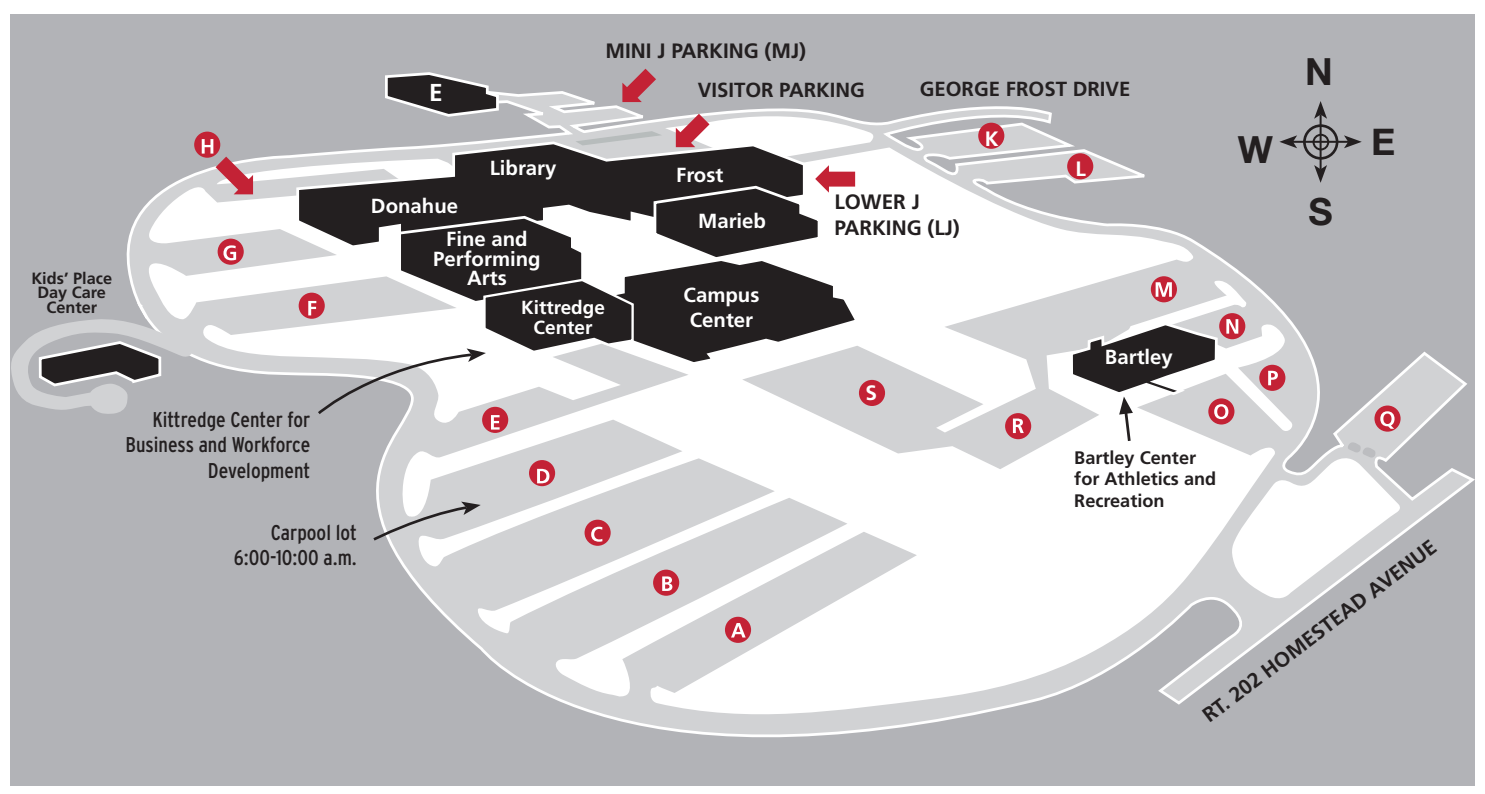

HOLYOKE COMMUNITY COLLEGE Parking Map

Parking Lots

Students	Day Parking:	A, B, C, D, M, N, O, P, Q, R, S
	Evening Parking:	A, B, C, D, E, F, H, K, L, M, N, O, P, R, S
Staff, Faculty	Day Parking:	A, B, C, D, E, F, H, M-J, L-J, K, L, M, N, O, P, Q, R, S
	Evening Parking:	A, B, C, D, E, F, G, H, M-J, L-J, K, L, M, N, O, P, R, S
Visitors		E, Visitor's Lot (J)

Parking for persons with disabilities is available in the visitor's lot, G lot, F lot, and the E lot extension. A state plate or placard is required to park in any space designated "Handicapped Parking." Should you need special assistance while at the College, please call (413) 538-7000.

Students may not park in Visitor's lot at any time.