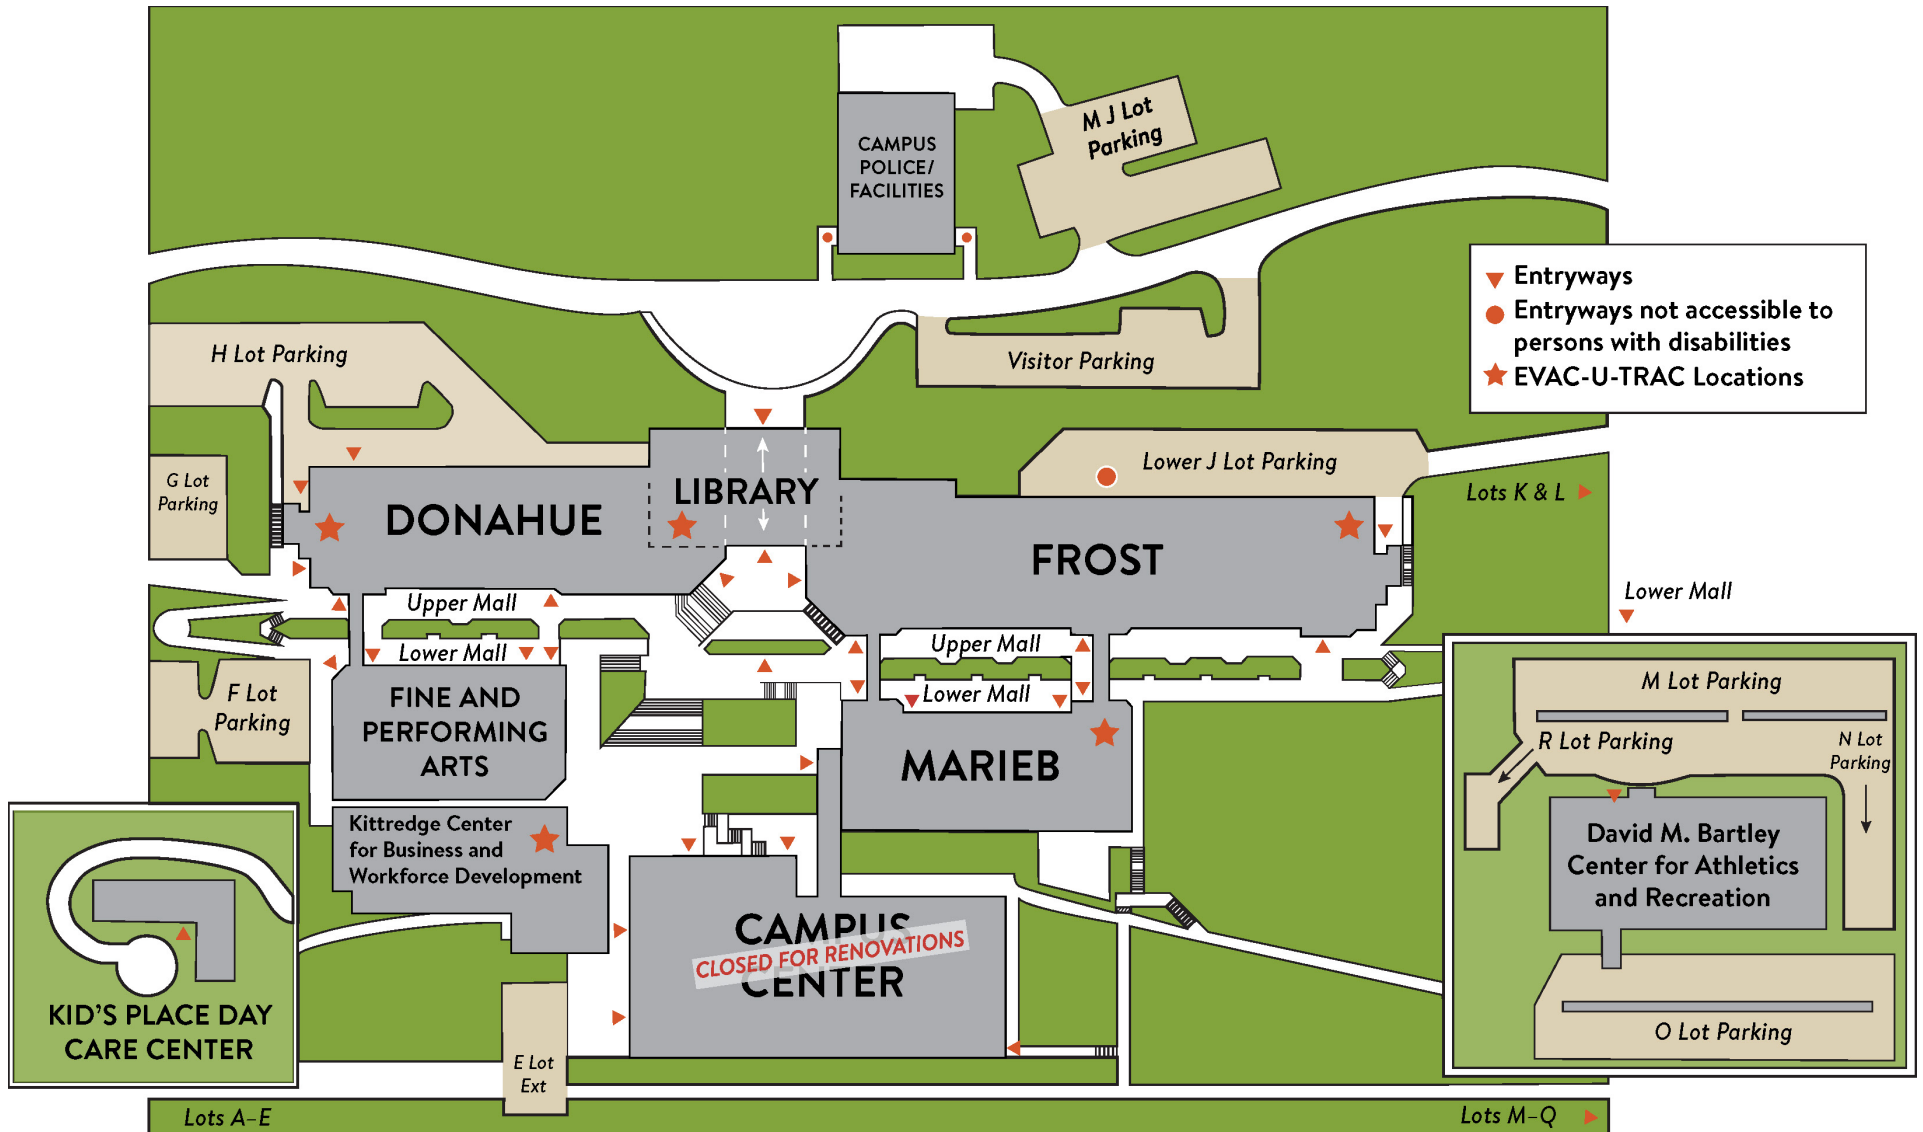

Holyoke Community College Campus Map

Holyoke Community College Campus Map

PARKING LOTS

STUDENTS (Permit required)

Day Parking: 6 a.m. - 4 p.m. A, B, C, D, M, N, O, P, Q, R, S (D-Lot is a car pool lot until 10 a.m. & Q-Lot has a shuttle, M-F, 7 a.m. - 3 p.m.)

Evening Parking: 4 p.m. - 11 p.m. A, B, C, D, E, F, H, K, L, M, N, O, P, R, S

*****Students may not park in Upper J, Mini J, or G lot at any time.**

STAFF (Permit required)

Day Parking: E, F, H, K, L • Evening Parking: G, J, L

VISITORS

J, E • for Special Events: F • Handicapped: G (Permit required)

Building Key

BC	David M. Bartley Center for Athletics & Recreation
CC	Campus Center Bookstore, Cafeteria
CHE	Center for Health Education
DON	Donahue Library, Student Activities
FPA	Fine & Performing Arts Leslie Phillips Theater
FR	Frost Administration, Admissions, Advising, Financial Aid, Student Accounts, Student Records
KC	Kittredge Center for Business & Workforce Development
MRB	Marieb Health & Life Sciences
PS	Public Safety Campus Police, Facilities