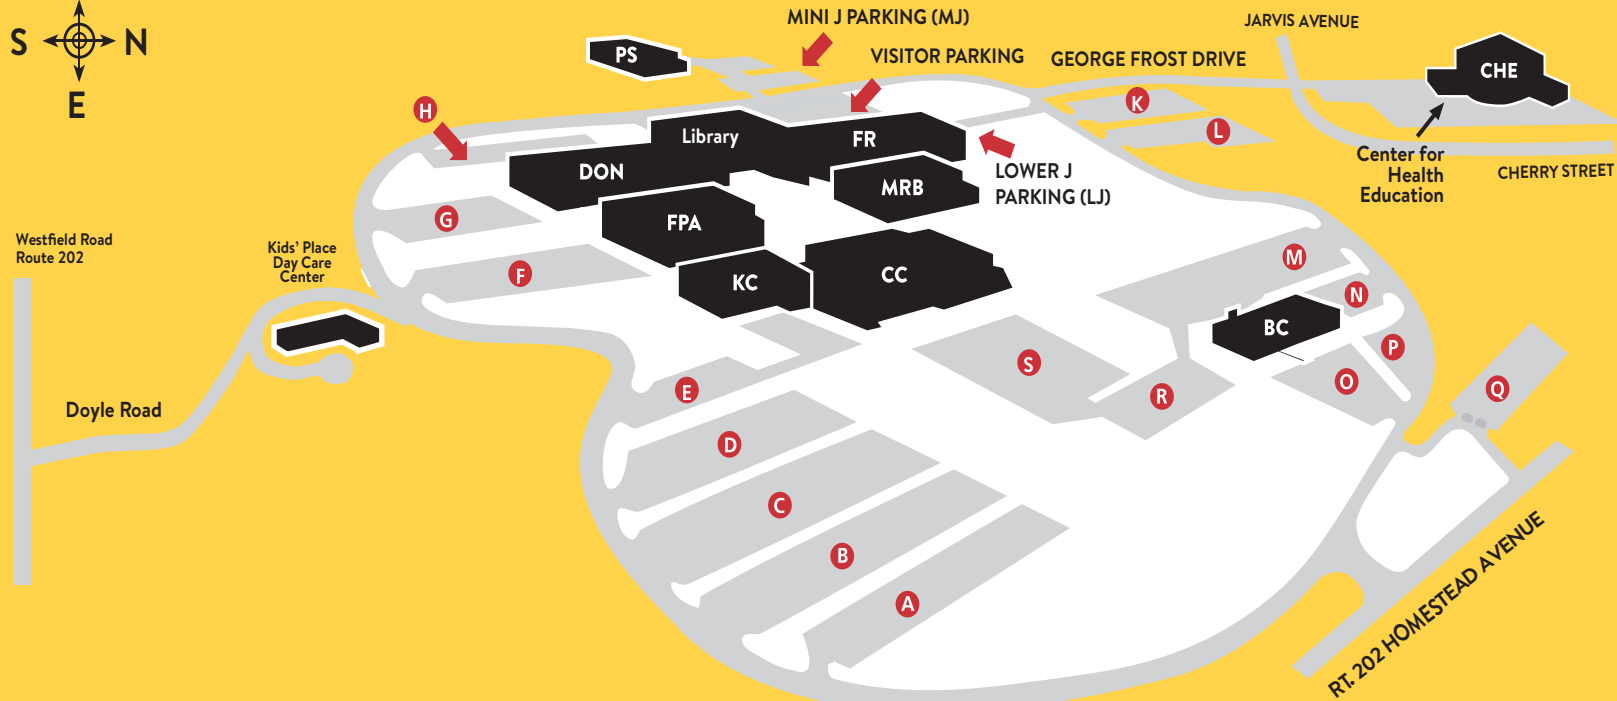

Holyoke Community College Campus Map

Holyoke Community College Campus Map

PARKING LOTS

STUDENTS (Permit required)

Day Parking: 6 a.m. - 4 p.m. A, B, C, D, M, N, O, P, Q, R, S (D-Lot is a car pool lot until 10 a.m. & Q-Lot has a shuttle, M-F, 7 a.m. - 3 p.m.)

Evening Parking: 4 p.m. - 11 p.m. A, B, C, D, E, F, H, K, L, M, N, O, P, R, S

*****Students may not park in Upper J, Mini J, or G lot at any time.**

STAFF (Permit required)

Day Parking: E, F, H, K, L • Evening Parking: G, J, L

VISITORS

J, E • for Special Events: F • Handicapped: G (Permit required)

Building Key

BC	David M. Bartley Center for Athletics & Recreation
CC	Campus Center Bookstore, Cafeteria
CHE	Center for Health Education
DON	Donahue Library, Student Activities
FPA	Fine & Performing Arts Leslie Phillips Theater
FR	Frost Administration, Admissions, Advising, Financial Aid, Student Accounts, Student Records
KC	Kittredge Center for Business & Workforce Development
MRB	Marieb Health & Life Sciences
PS	Public Safety Campus Police, Facilities