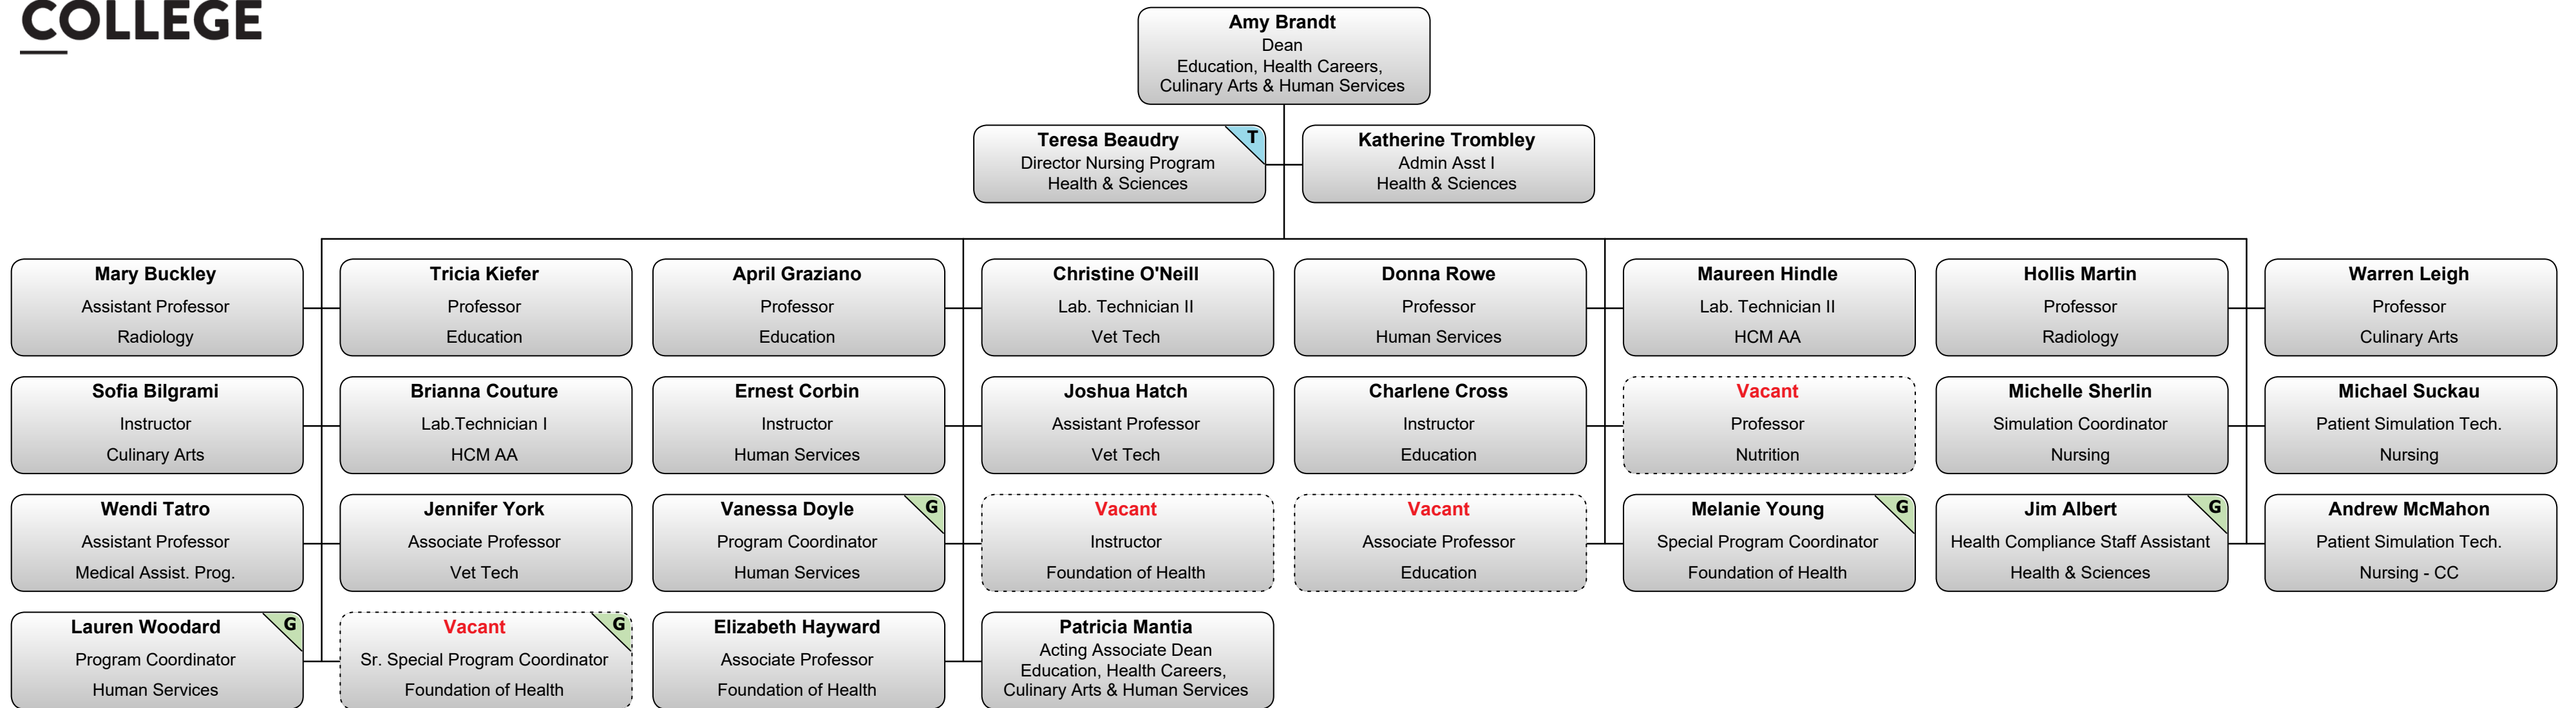

Custodial Services

Human Resources

Library Services

ECE Career path

El Centro

G Grant
T Trust

Julissa Colon
Director
El Centro

Nathalie Vicencio
Clerk IV - Student Financial
Services
El Centro

Sintique Carrillo
Senior Community Outreach
Counselor
El Centro

Sullynette Ortiz
Academic Counselor
El Centro

Shakara Acoff
Clerk IV
El Centro

Alfonso Herrera-Neal
Senior Community Outreach
Counselor
El Centro