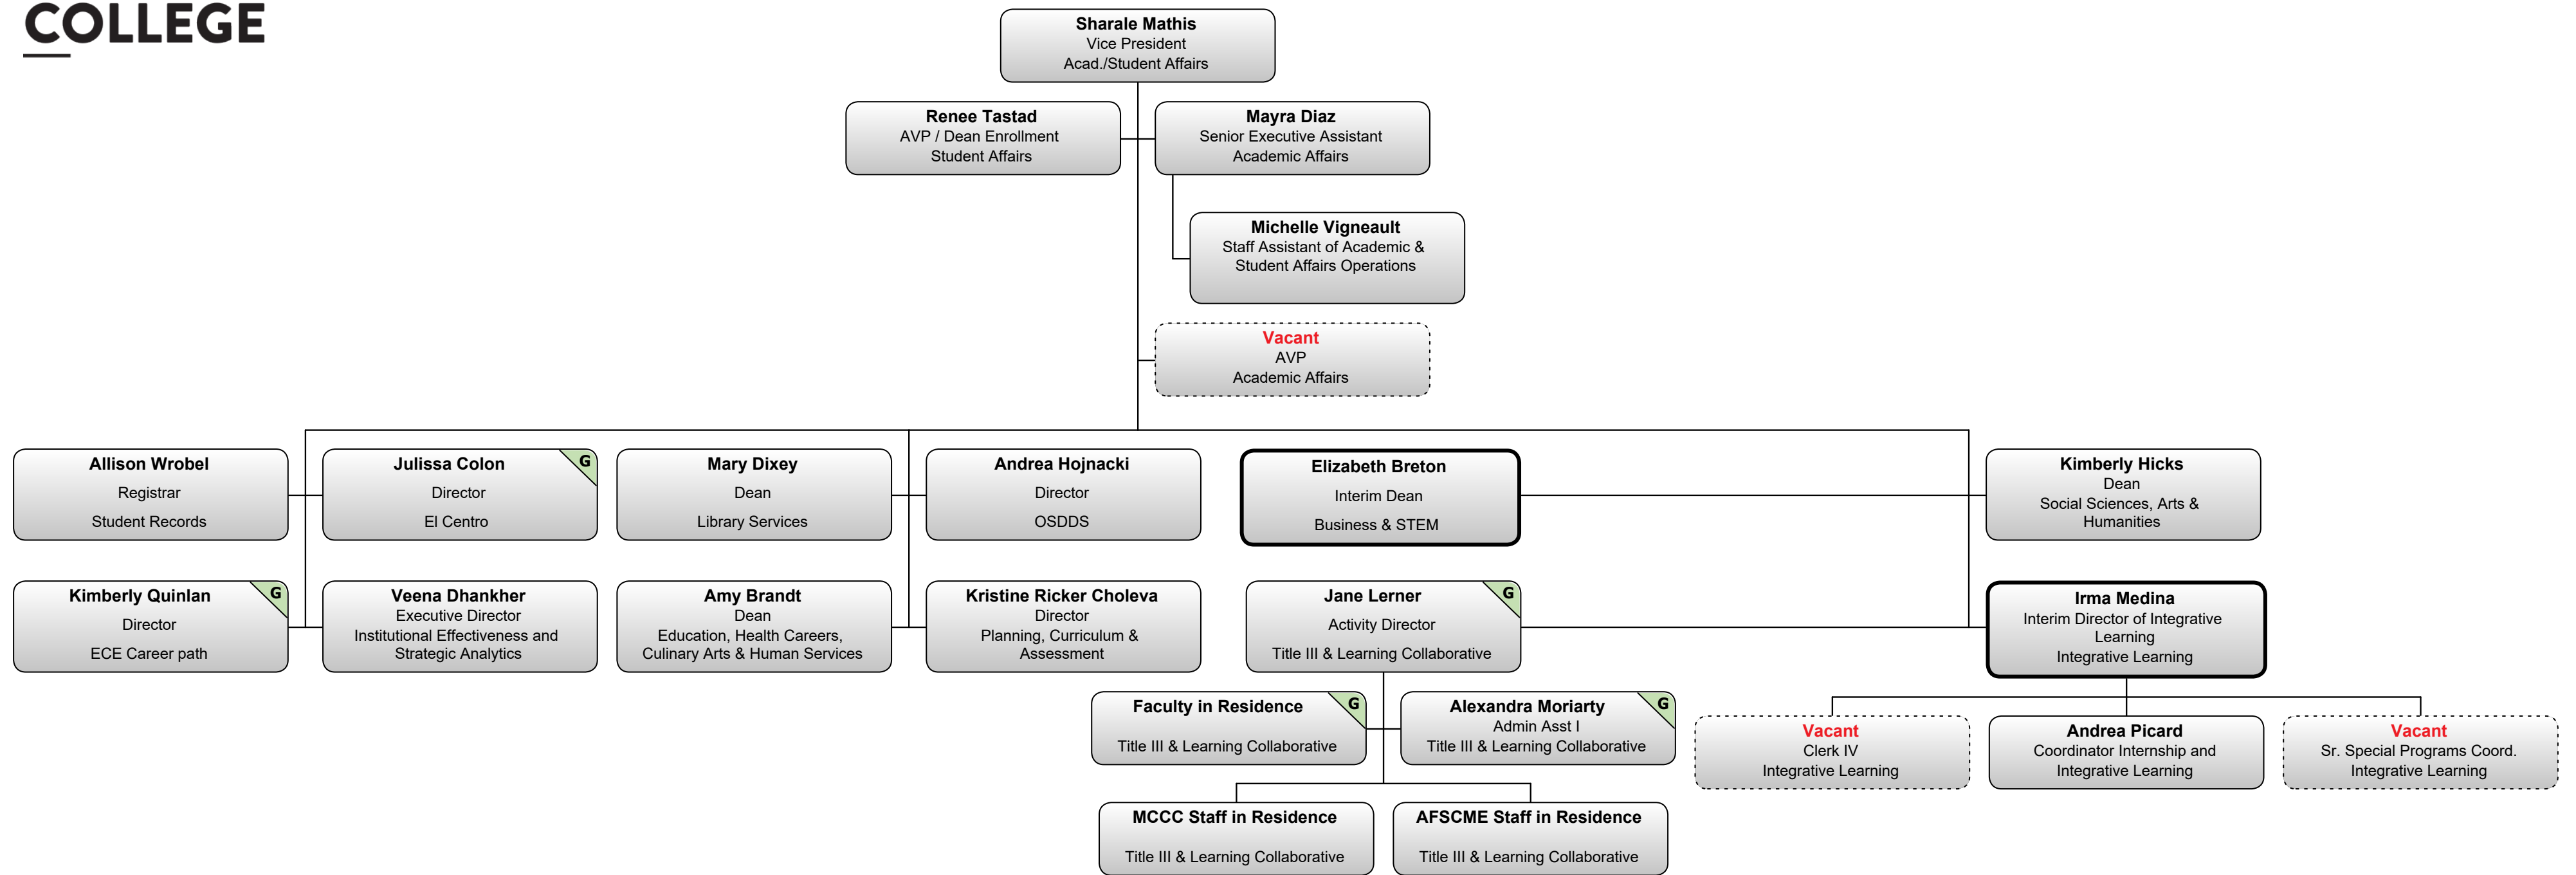

Custodial Services

Human Resources

Library Services

ECE Career path

El Centro

G Grant
T Trust

Julissa Colon
Director
El Centro

Nathalie Vicencio
Clerk IV - Student Financial
Services
El Centro