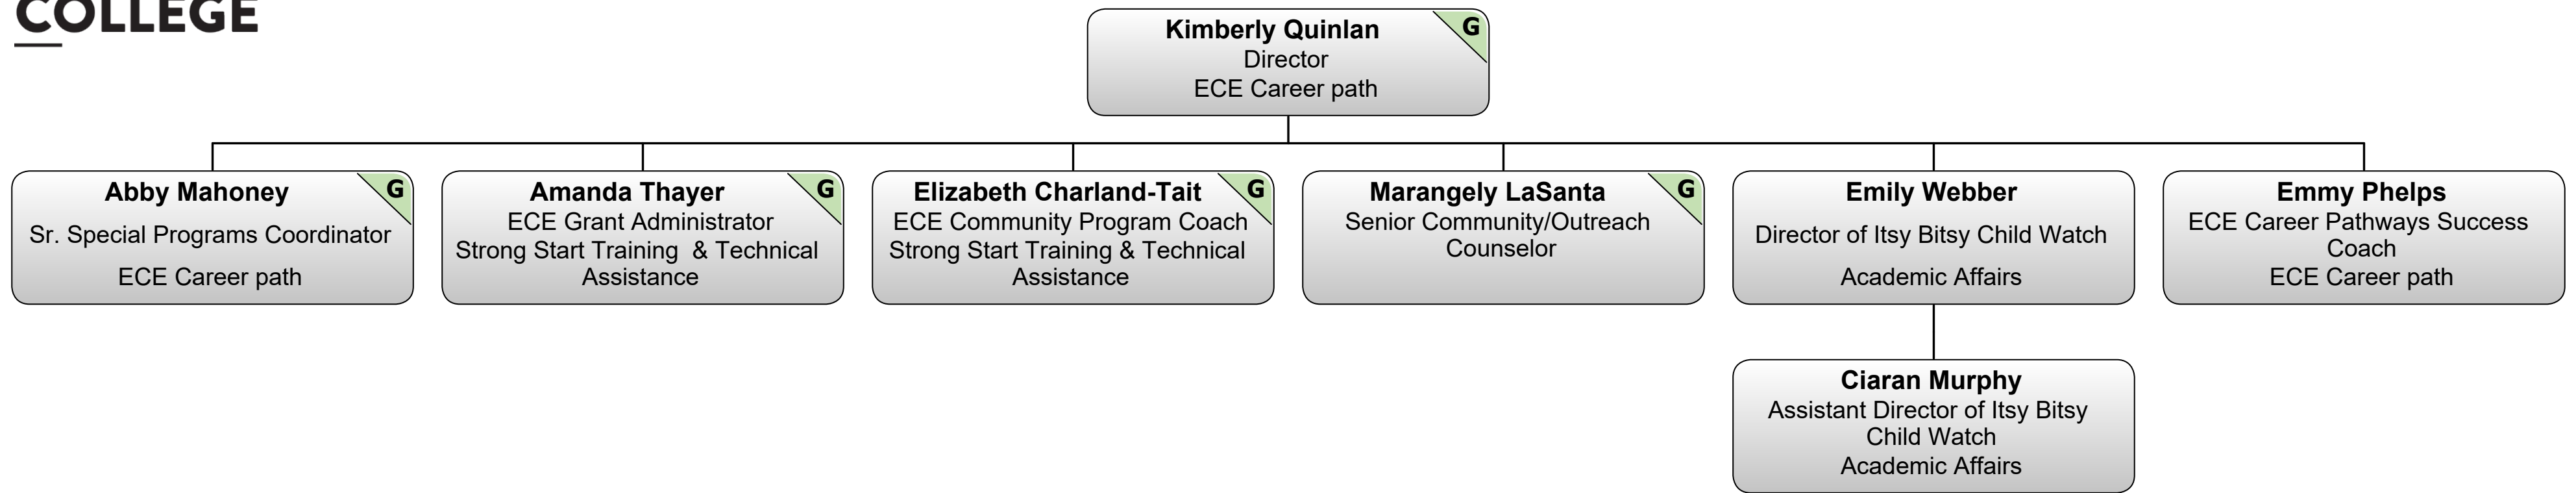

Custodial Services

Human Resources

Library Services

ECE Career path

El Centro

G Grant
T Trust

Julissa Colon
Director
El Centro

Nathalie Vicencio
Clerk IV - Student Financial
Services
El Centro

Sintique Carrillo
Senior Community Outreach
Counselor
El Centro

Sullynette Ortiz
Academic Counselor
El Centro

Shakara Acoff
Clerk IV
El Centro

Alfonso Herrera-Neal
Senior Community Outreach
Counselor
El Centro