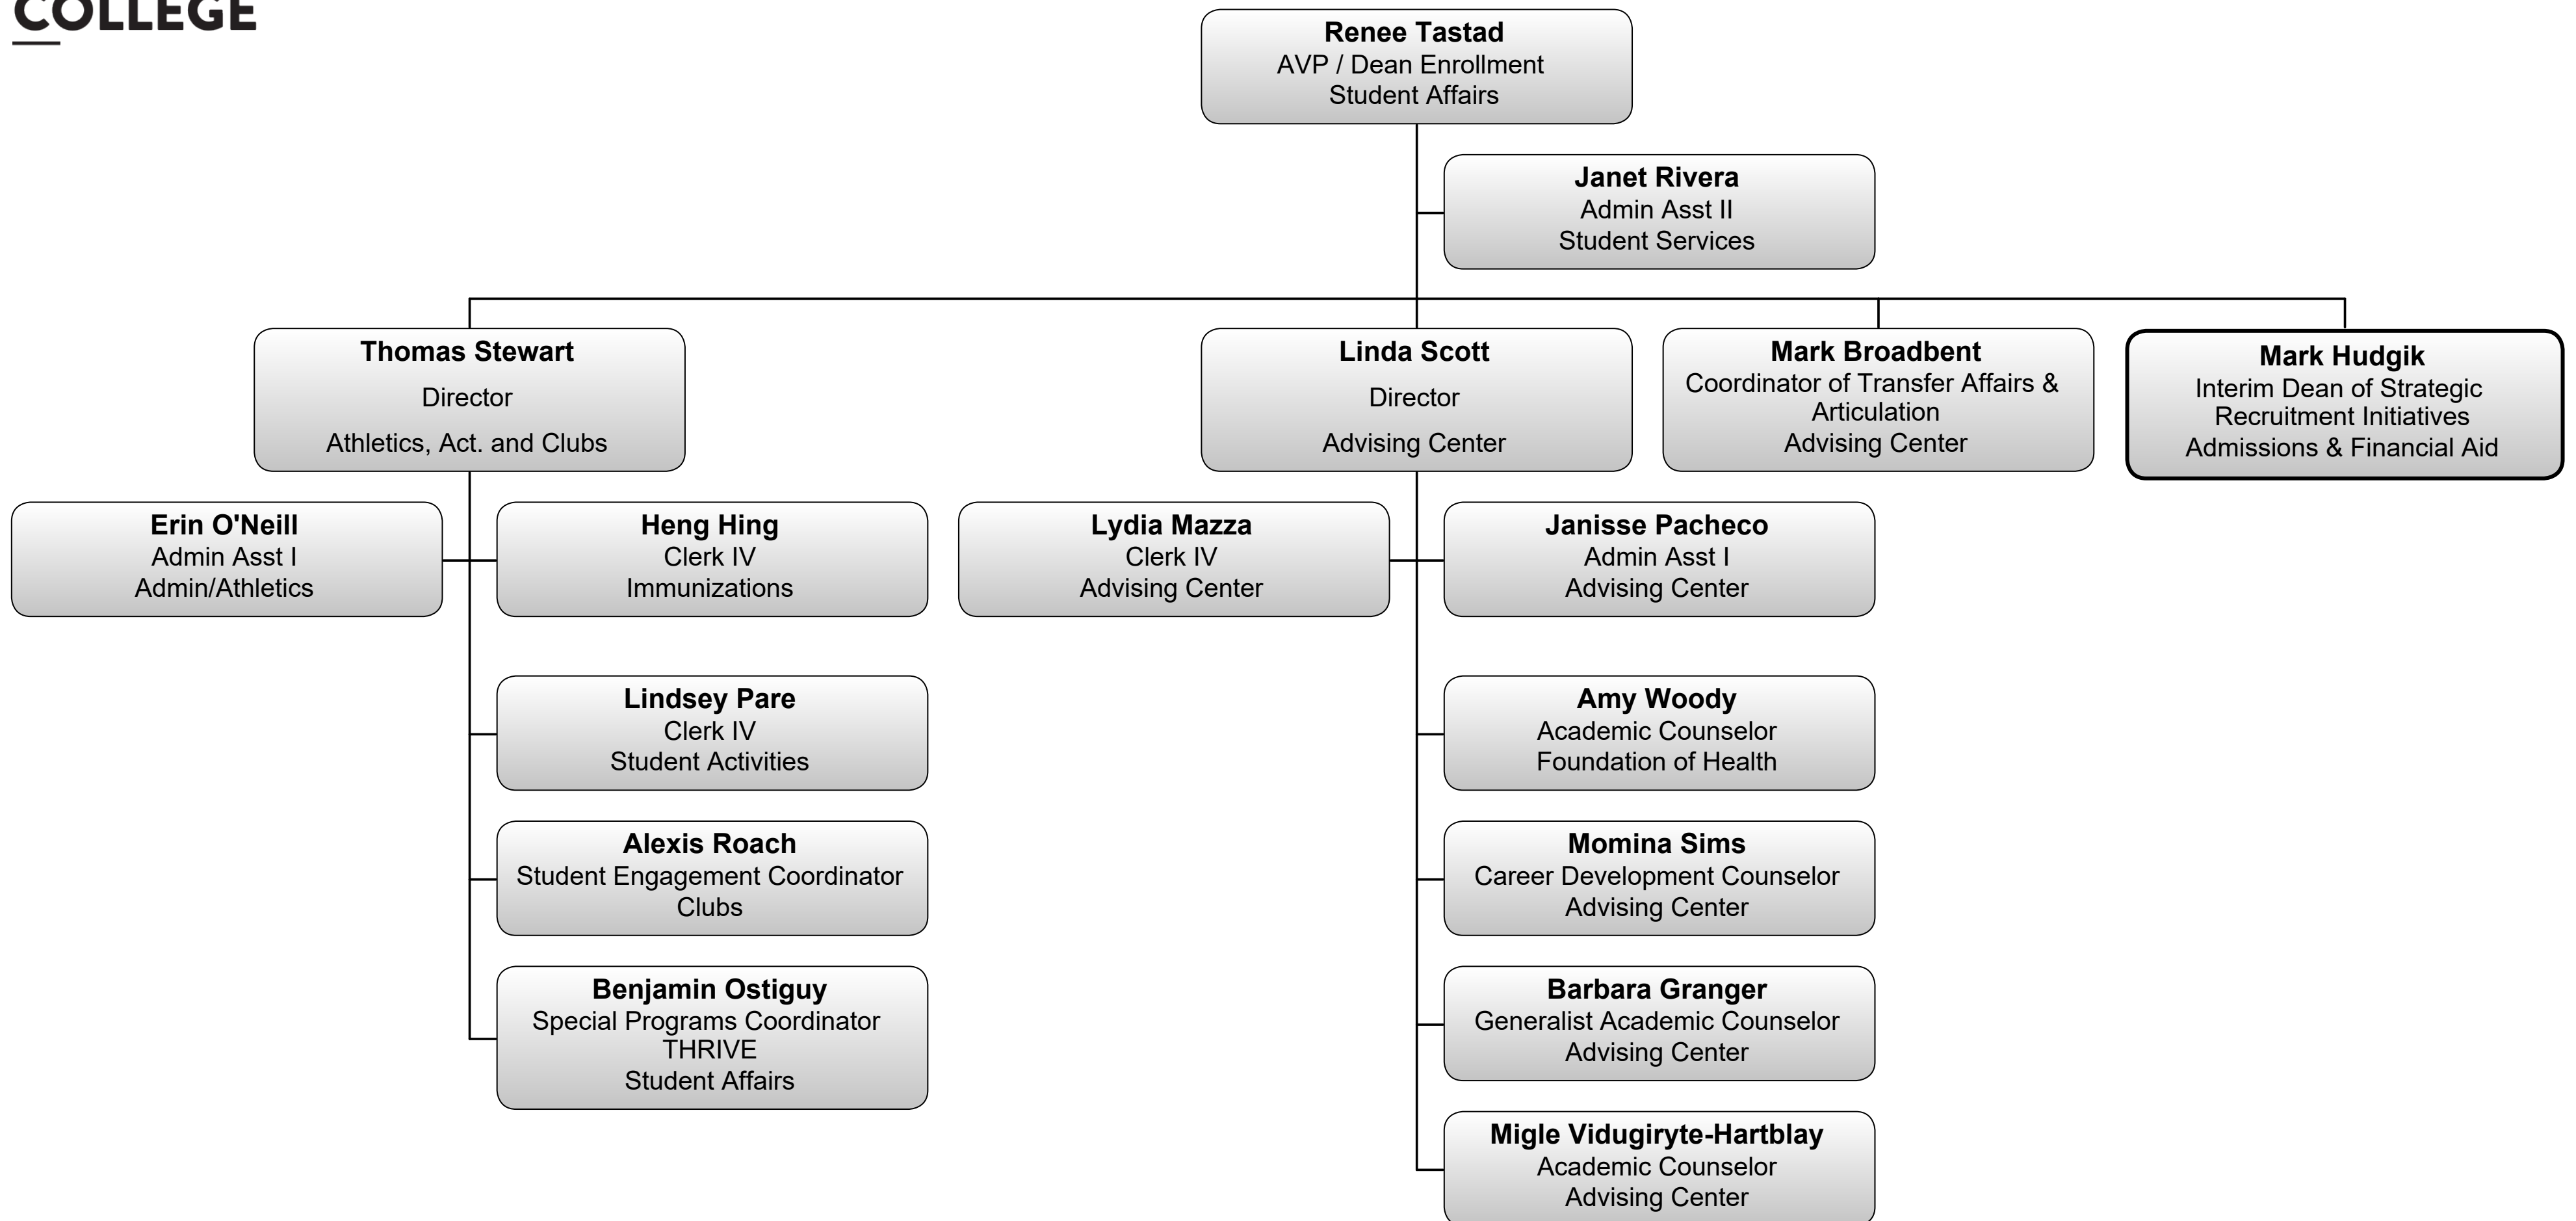

Custodial Services

Human Resources

Library Services

ECE Career path

El Centro

G Grant
T Trust

Julissa Colon
Director
El Centro

Nathalie Vicencio
Clerk IV - Student Financial
Services
El Centro

Sintique Carrillo
Senior Community Outreach
Counselor
El Centro

Sullynette Ortiz
Academic Counselor
El Centro

Shakara Acoff
Clerk IV
El Centro

Alfonso Herrera-Neal
Senior Community Outreach
Counselor
El Centro