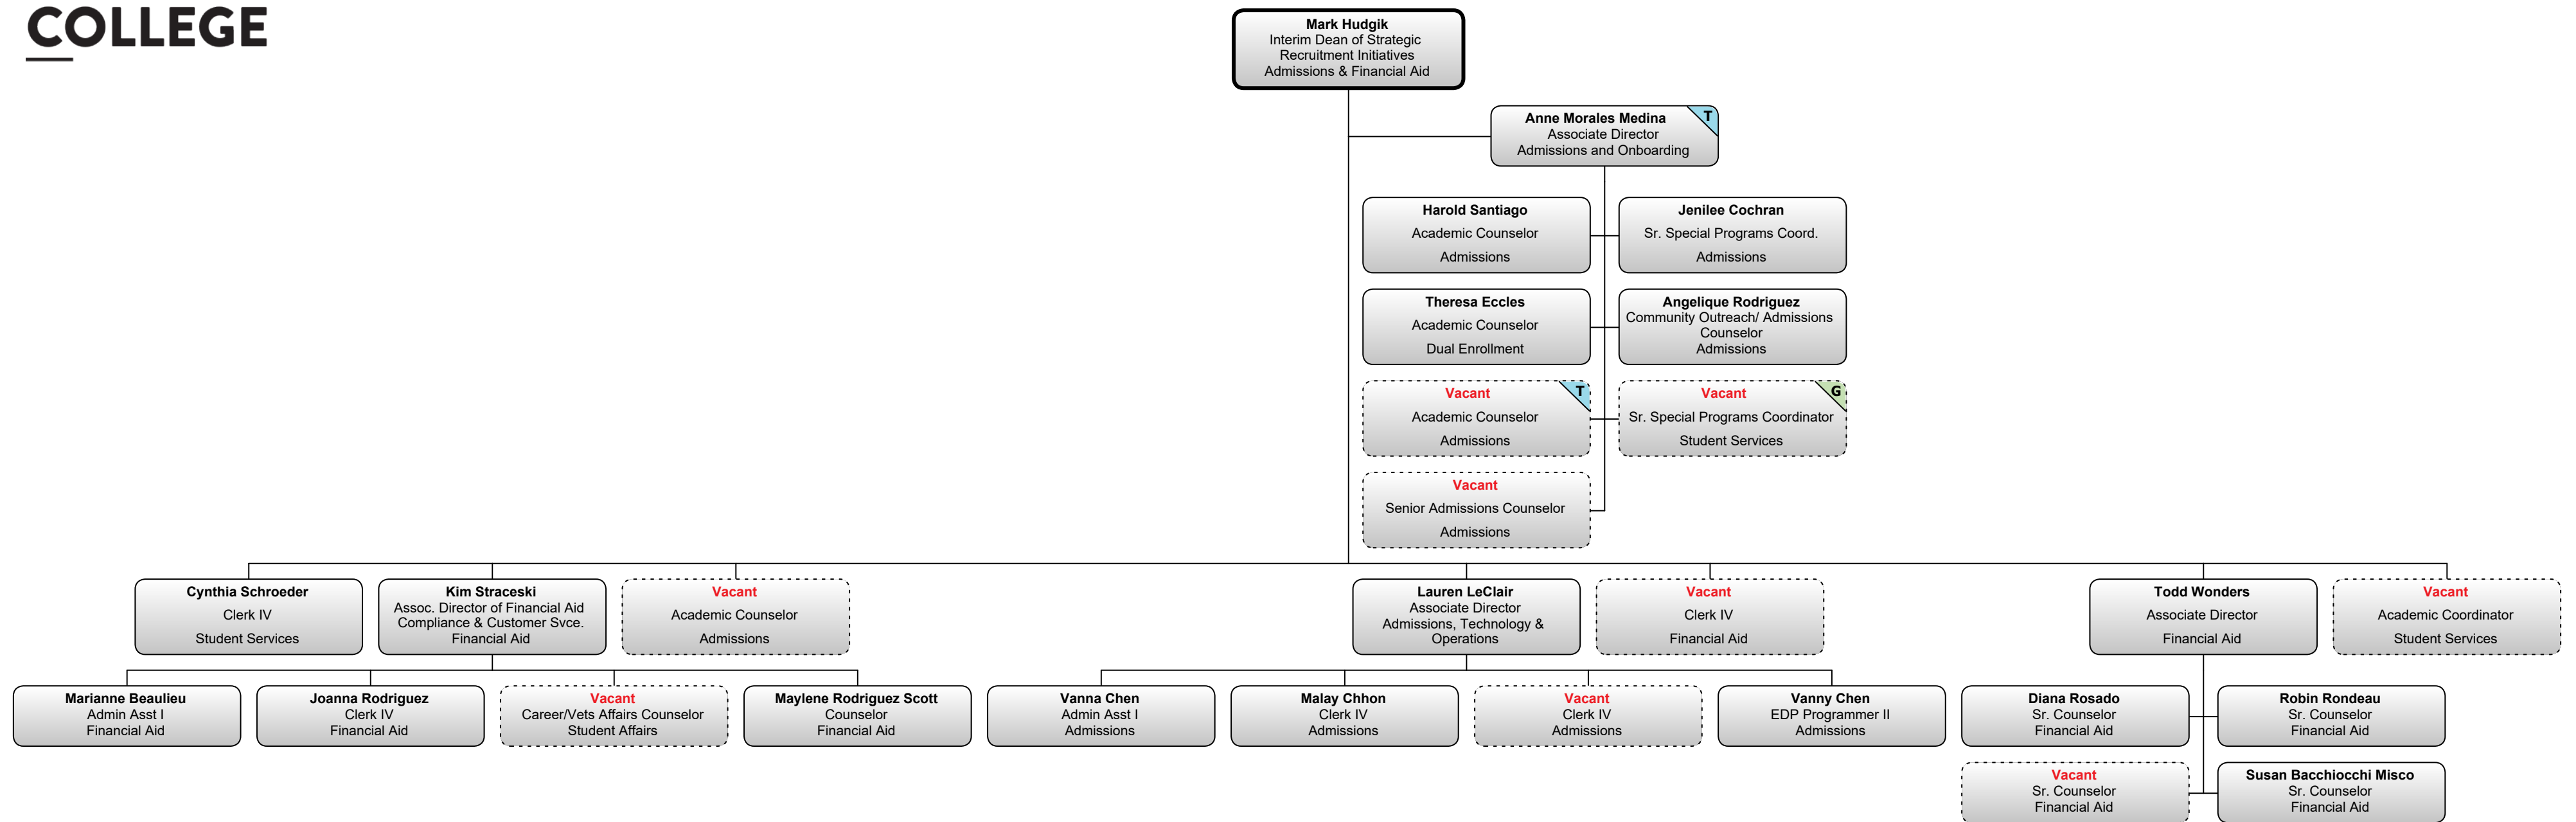

Custodial Services

Human Resources

Library Services

ECE Career path

El Centro

G Grant
T Trust

Julissa Colon
Director
El Centro

Nathalie Vicencio
Clerk IV - Student Financial
Services
El Centro

Sintique Carrillo
Senior Community Outreach
Counselor
El Centro

Sullynette Ortiz
Academic Counselor
El Centro

Shakara Acoff
Clerk IV
El Centro

Alfonso Herrera-Neal
Senior Community Outreach
Counselor
El Centro