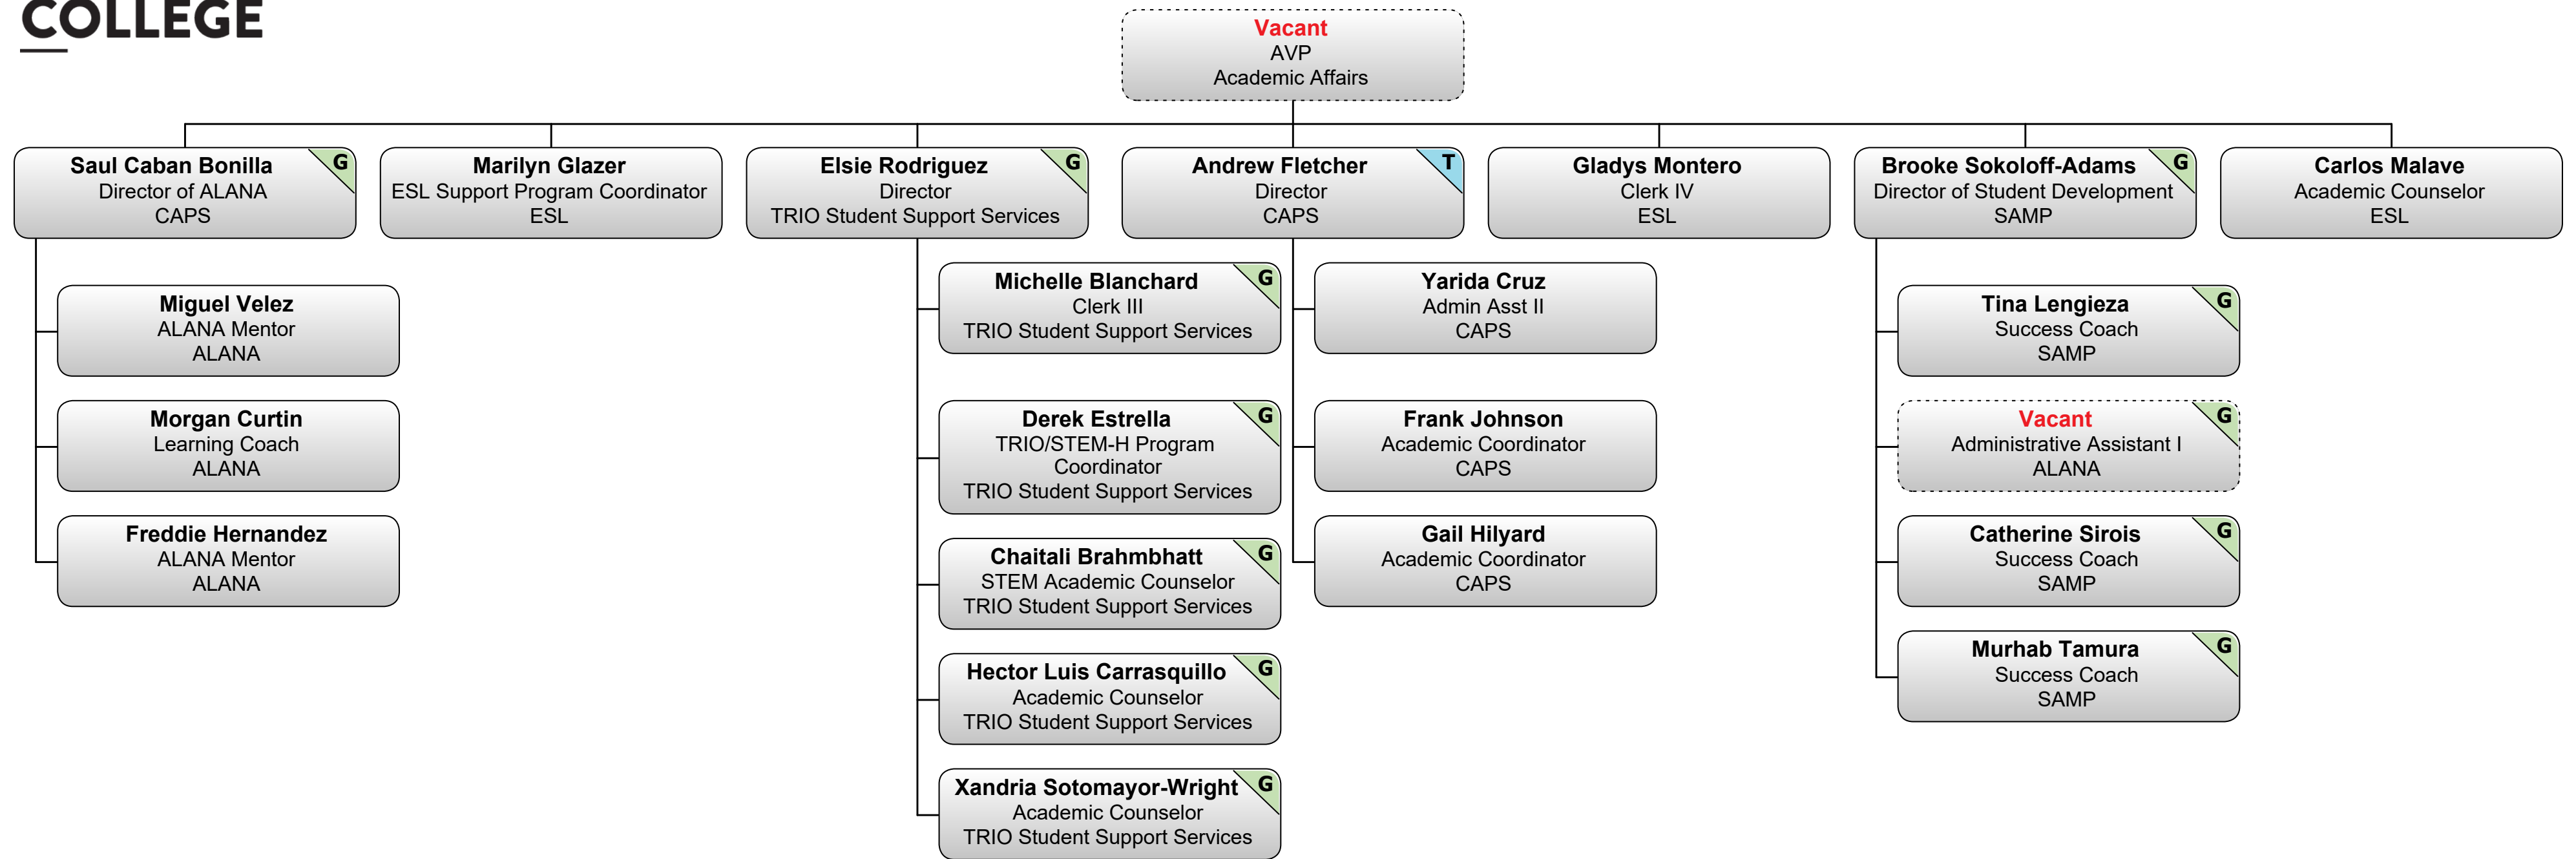

Custodial Services

Human Resources

Library Services

ECE Career path

El Centro

G Grant
T Trust

Julissa Colon
Director
El Centro

Nathalie Vicencio
Clerk IV - Student Financial
Services
El Centro