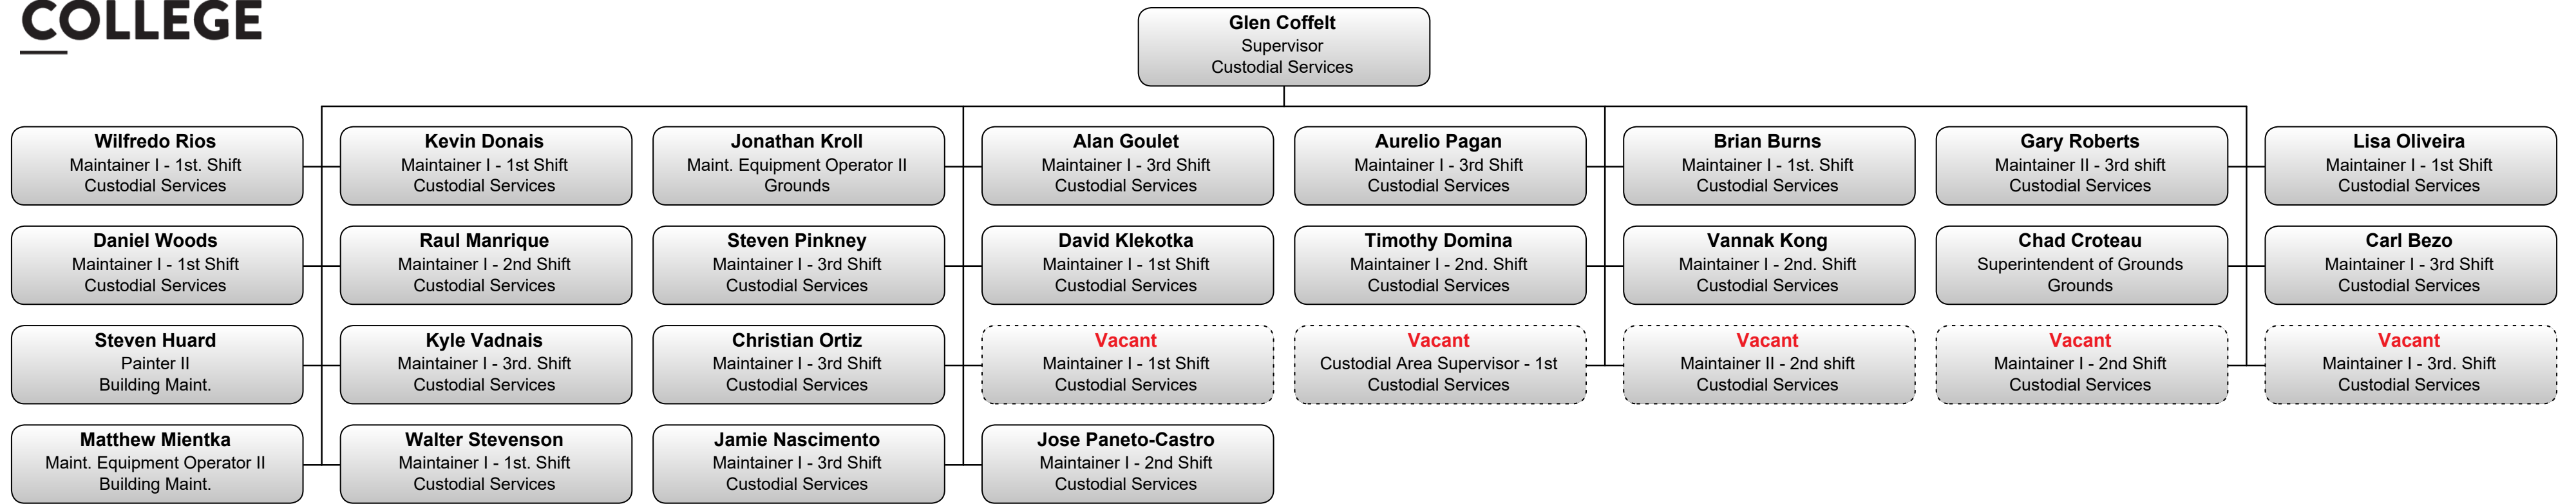

Custodial Services

Human Resources

Library Services

ECE Career path

El Centro

G Grant
T Trust

Julissa Colon
Director
El Centro

Nathalie Vicencio
Clerk IV - Student Financial
Services
El Centro