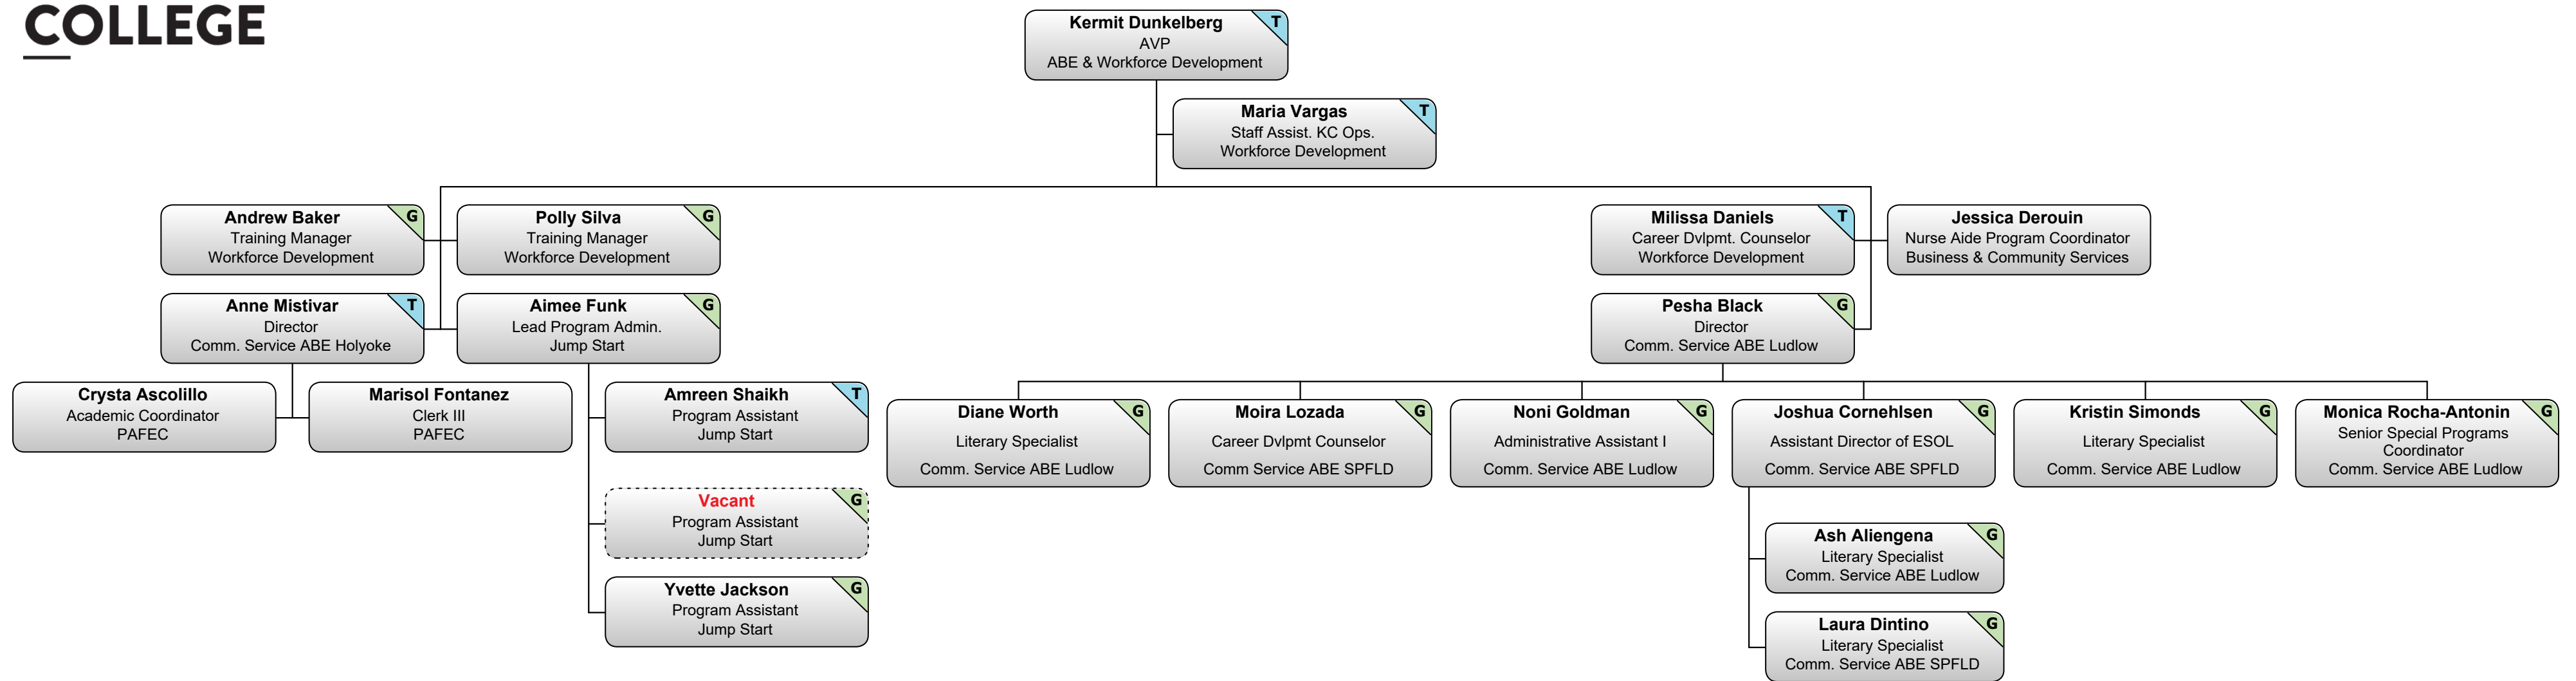

Custodial Services

Human Resources

Library Services

ECE Career path

El Centro

G Grant
T Trust

Julissa Colon
Director
El Centro

Nathalie Vicencio
Clerk IV - Student Financial
Services
El Centro

Sintique Carrillo
Senior Community Outreach
Counselor
El Centro

Sullynette Ortiz
Academic Counselor
El Centro

Shakara Acoff
Clerk IV
El Centro

Alfonso Herrera-Neal
Senior Community Outreach
Counselor
El Centro