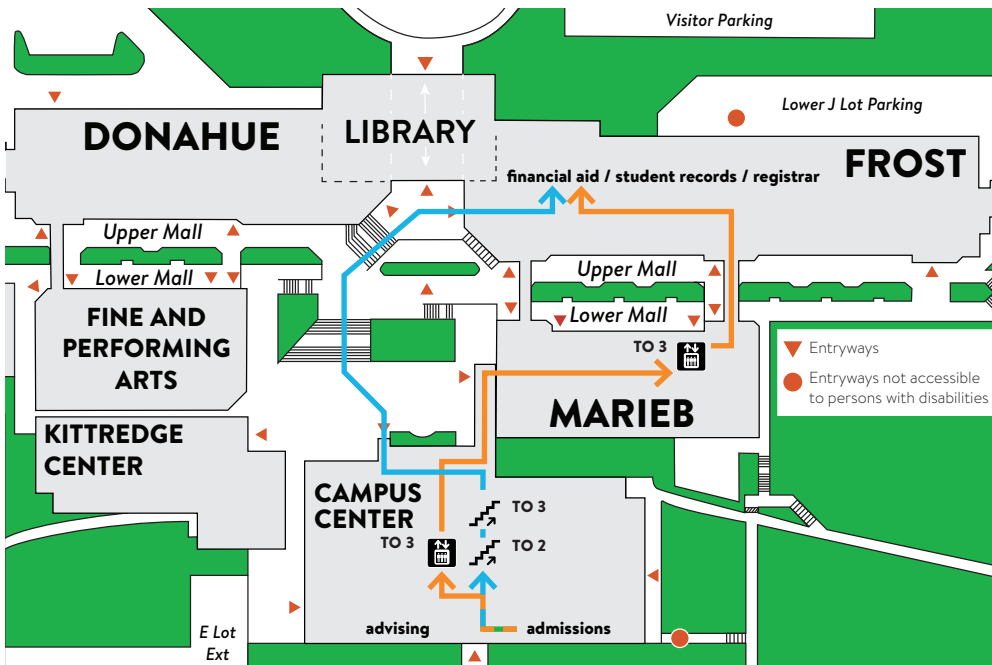

FROM CAMPUS CENTER TO FROST

VIA ELEVATOR

From the first floor of the Campus Center (Admissions/Advising/Testing level) take the elevator to the third floor. Exit the elevator, cross the hall, go through the double doors, and follow the glassed-in walkway to the Marieb building. Proceed down the hall to the elevator on the left. Take the elevator to the third floor of Marieb. Exit the elevator, turn left, and cross the bridge into the Frost building. Turn left, and proceed down the hall. Financial Aid and Student Accounts are on the right.

VIA STAIRS

From the first floor of the Campus Center (Admissions/Advising/Testing level) take the stairs to the third floor. Enter the door marked Media Arts Center and proceed halfway down the hall to the first exit on the right. Cross the courtyard and go up the double set of stairs. Cross the second courtyard and go up the next set of stairs. The Frost building is on the right (you'll see a blue sign beside the entrance with the words "There's a place for you here.") Enter the building; Financial Aid and Student Accounts are on the left.

FROM FROST TO CAMPUS CENTER

VIA ELEVATOR

Exit Financial Aid and proceed down the hallway (past Student Accounts, Registrar, Office Services, etc). Turn right at the bridge to the Marieb Building. Cross the bridge, turn right, and enter the elevator. Take the elevator to the first floor. Exit the elevator, turn right, and proceed all the way down the hall and through the doors into the glassed-in corridor. Follow the corridor to the Campus Center, then take the elevator down to the first floor. Exit the elevator, turn right, and proceed down the hall. Advising, Career and Transfer are on the right. Admissions and Testing are on the left.