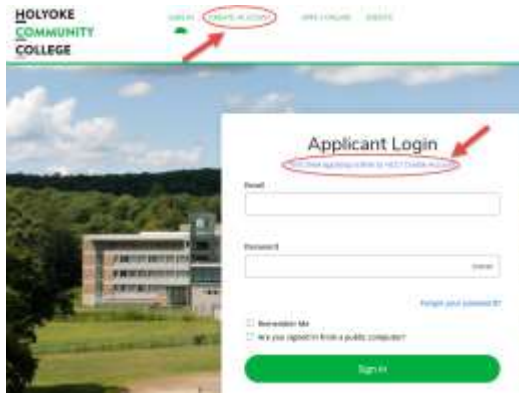

Holyoke Community College

Dual Enrollment Steps to Apply and Enroll at HCC

1. Start by creating an account at www.hcc.edu/apply.

2. Under “What are your Academic Plans?” in the create an account page select the following below.

What are your Academic Plans?

Anticipated Entry Term *

Fall 2021

Academic Program of Interest: *

Not Seeking a Degree/Certificate at HCC

What will you be entering HCC as? *

High school student taking classes at HCC

Are you applying for a Student Visa (I-20)?

Yes No

3. Click on Create a New Application and select Start a new Dual Enrollment Application!

My Applications

You do not currently have any applications.

Create a New Application