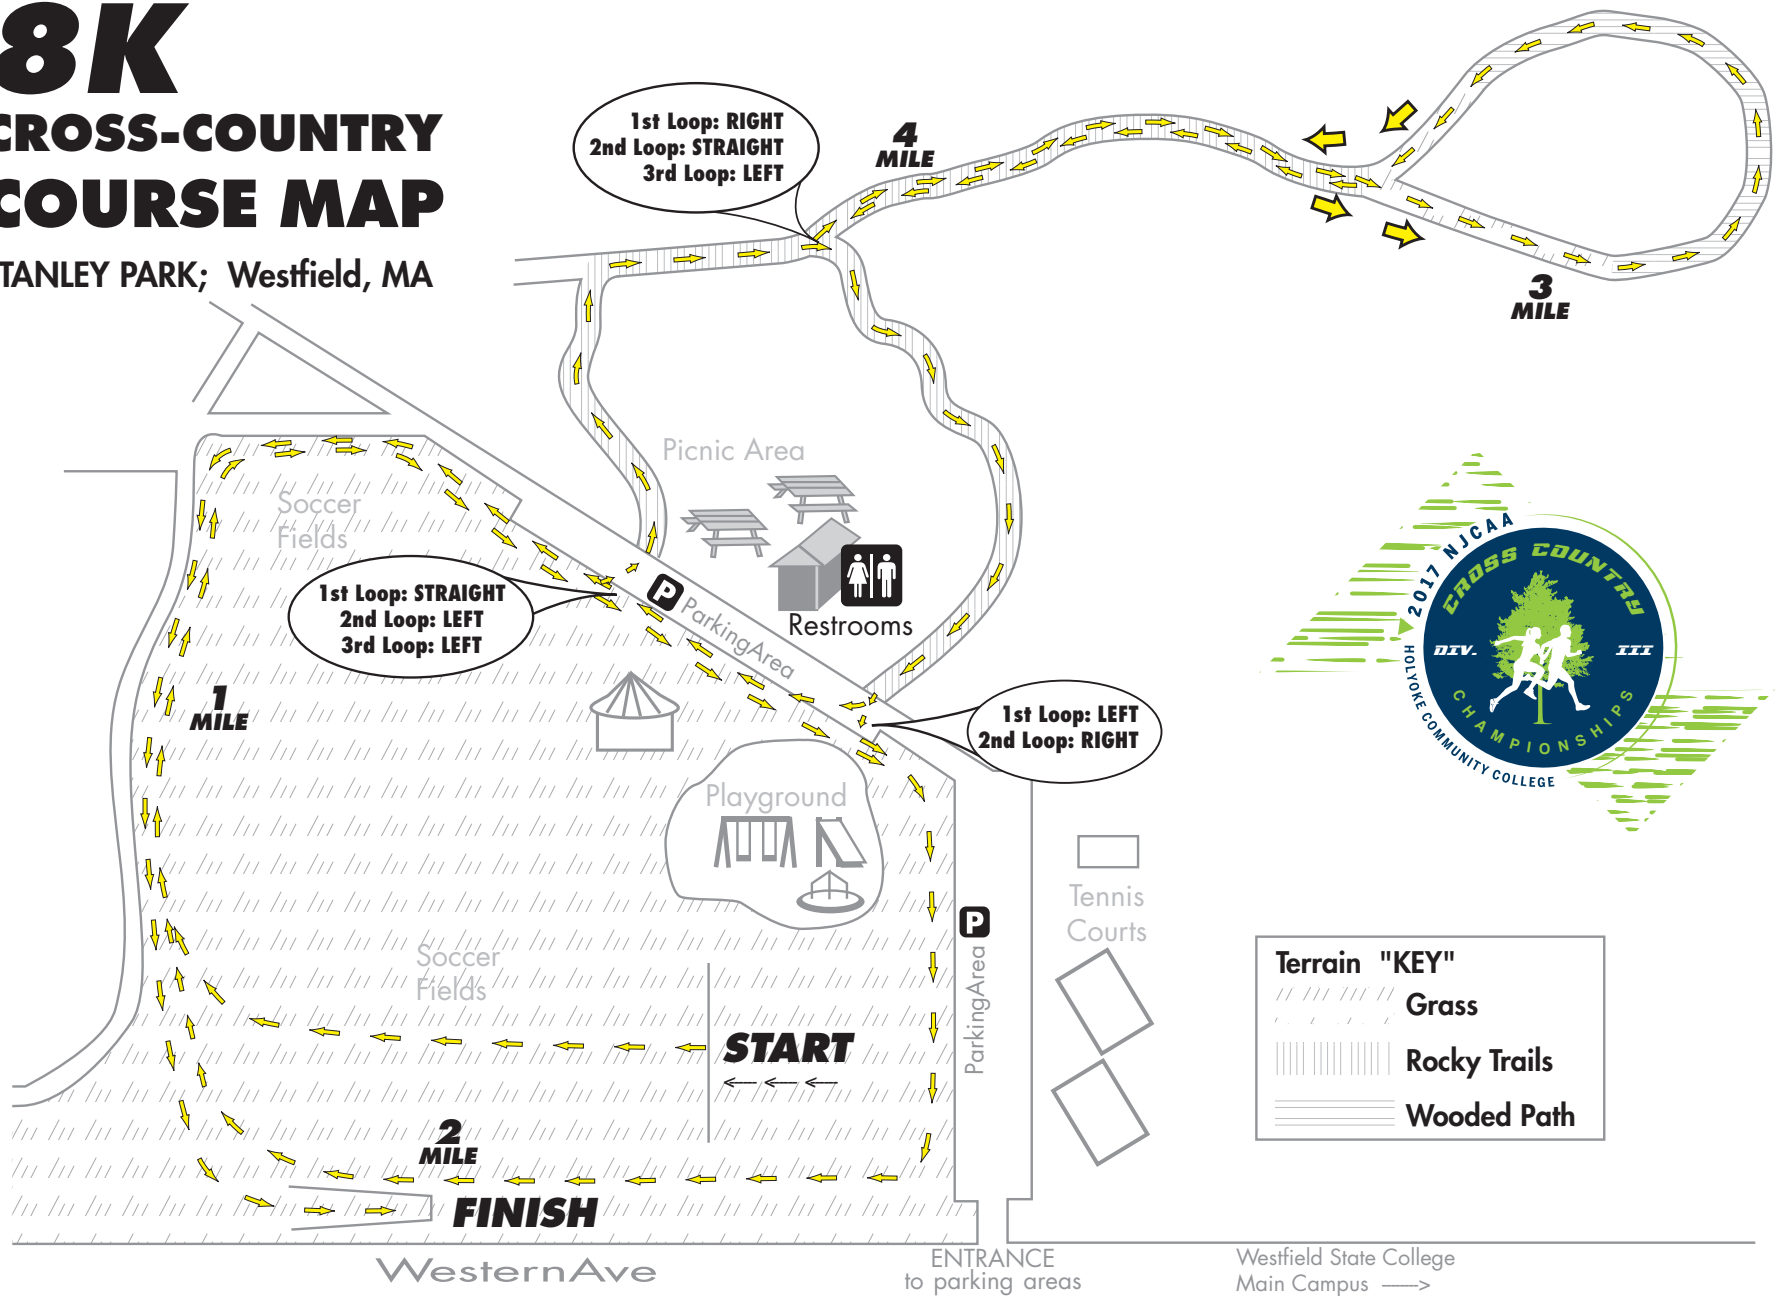

# 8K CROSS-COUNTRY COURSE MAP

STANLEY PARK; Westfield, MA

Terrain "KEY"	
	Grass
	Rocky Trails
	Wooded Path

ParkingArea **Westfield State College Woodward Center** Restrooms ParkingArea ParkingArea